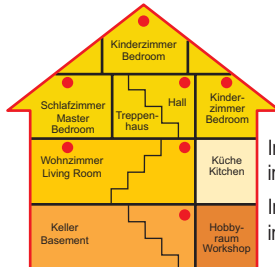

Installationsempfehlung:
in jedem Schlafräum
Installation recommended
in each bedroom

Rauchmelder fotoelektronisch, batteriebetrieben für Inneninstallation